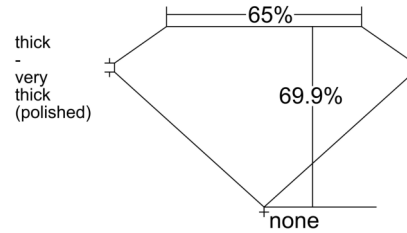

GIA NATURAL DIAMOND GRADING REPORT

July 24, 2025  
 GIA Report Number ..... 2527900695  
 Shape and Cutting Style ..... Emerald Cut  
 Measurements ..... 6.42 x 4.69 x 3.27 mm

GRADING RESULTS

Carat Weight ..... 1.00 carat  
 Color Grade ..... K  
 Clarity Grade ..... VS1

Profile not to actual proportions

CLARITY CHARACTERISTICS

KEY TO SYMBOLS\*

-  Cavity
-  Feather
-  Pinpoint

\* Red symbols denote internal characteristics (inclusions). Green or black symbols denote external characteristics (blemishes). Diagram is an approximate representation of the diamond, and symbols shown indicate type, position, and approximate size of clarity characteristics. All clarity characteristics may not be shown. Details of finish are not shown.